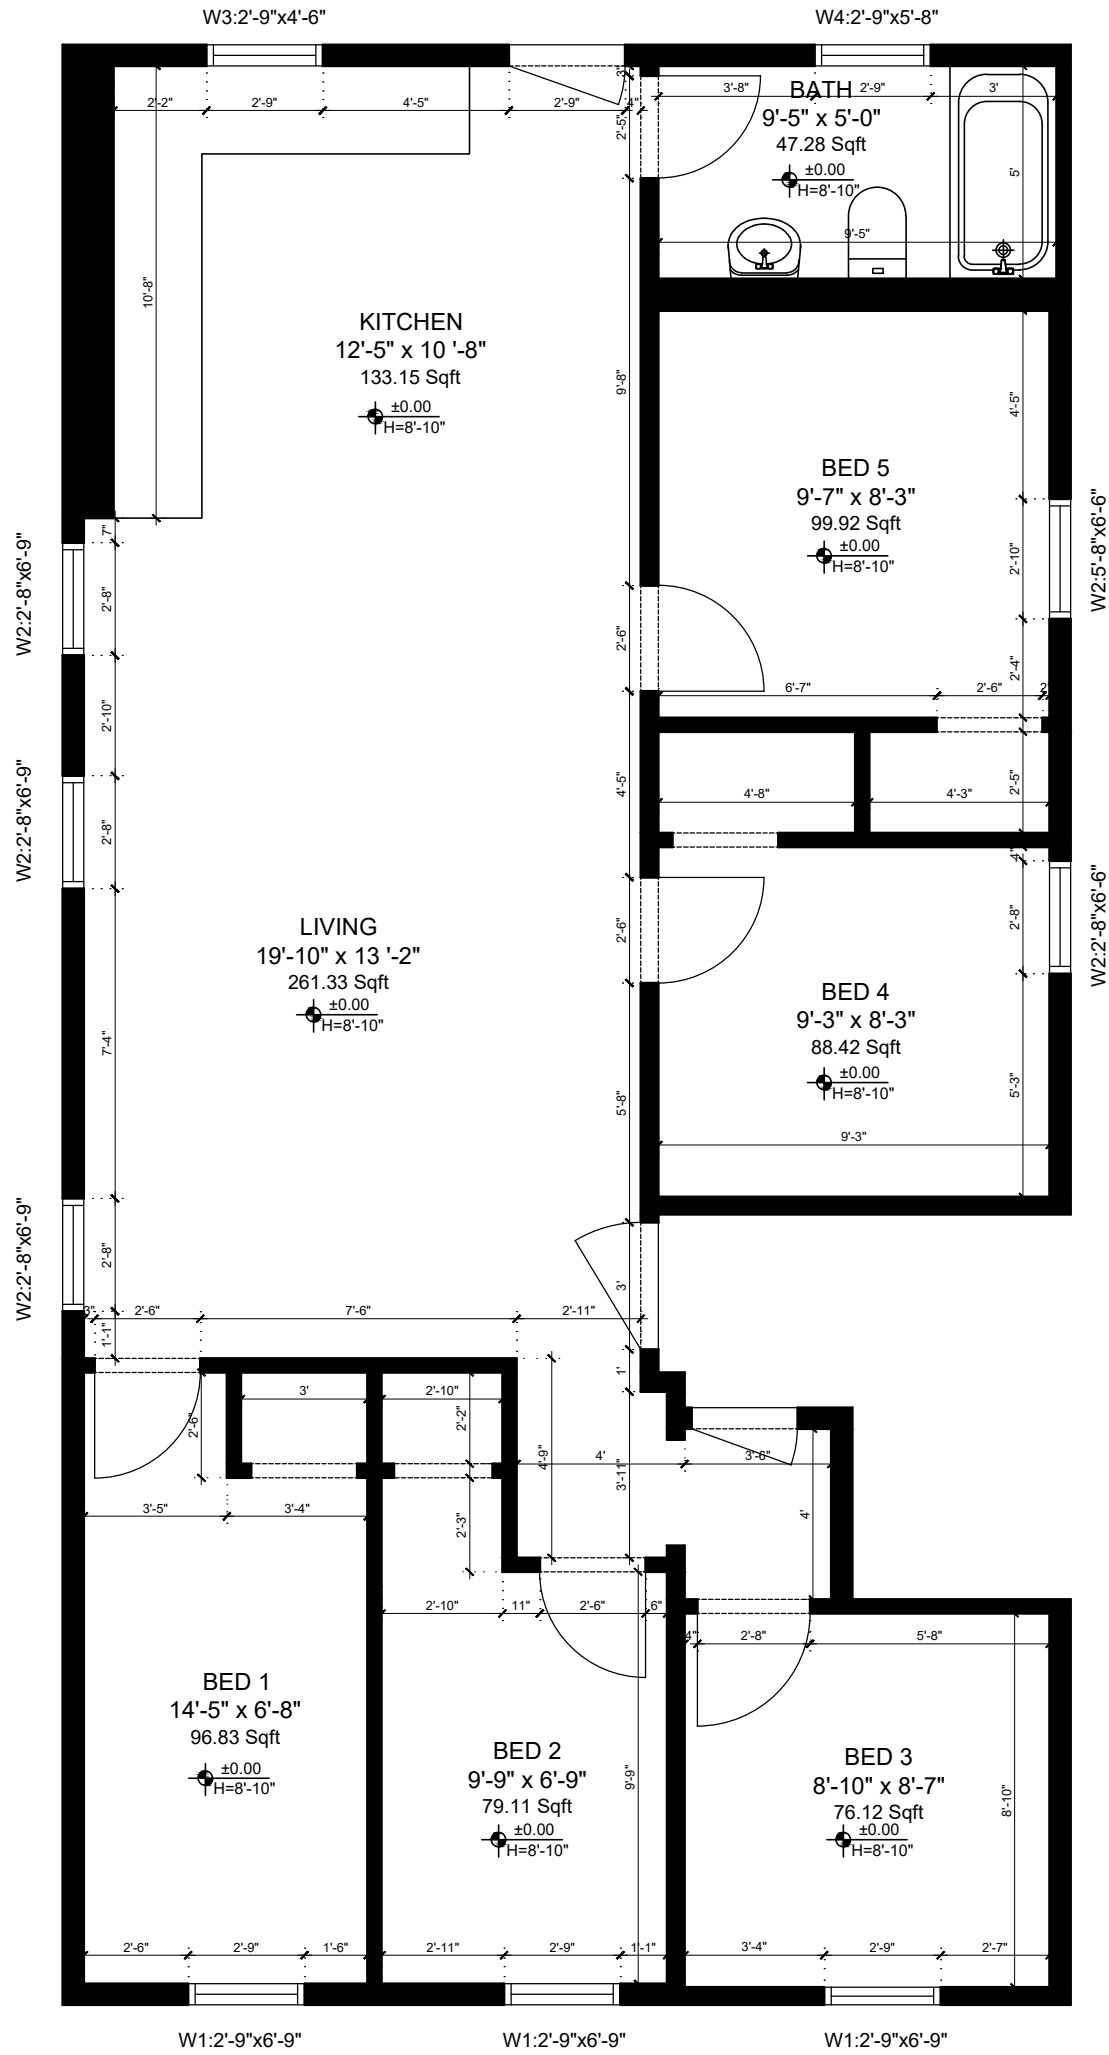

HEIGHT OF THE WINDOWS FROM FLOOR

WINDOWS	HEIGHT (feet)
W1	1'-6"
W2	1'-6"
W3	3'-3"
W4	2'-2"
W5	1'-6"

GROSS INTERNAL AREA: 954.74 SQFT