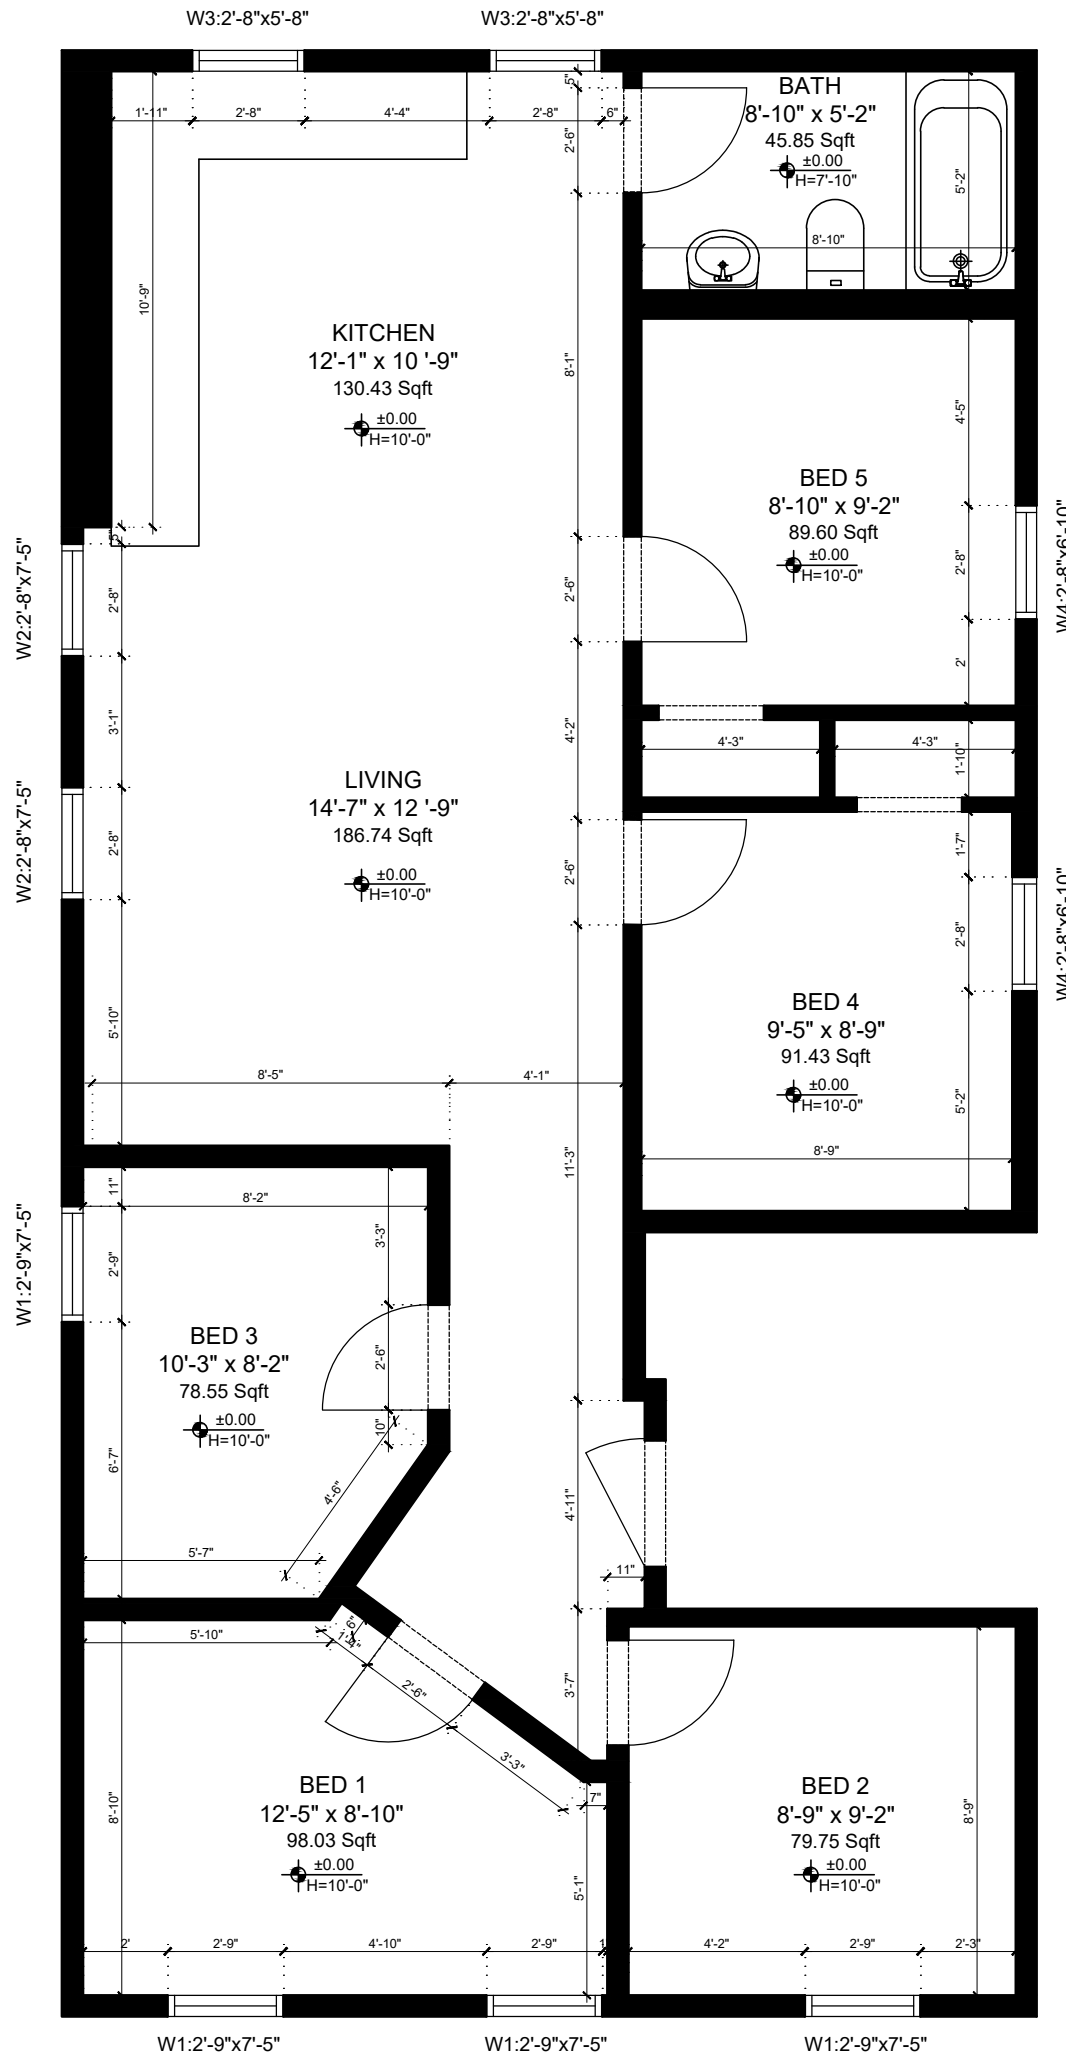

HEIGHT OF THE WINDOWS FROM FLOOR

WINDOWS	HEIGHT (feet)
W1	1'-6"
W2	1'-6"
W3	3'-5"
W4	1'-10"

GROSS INTERNAL AREA: 903.86 SQFT