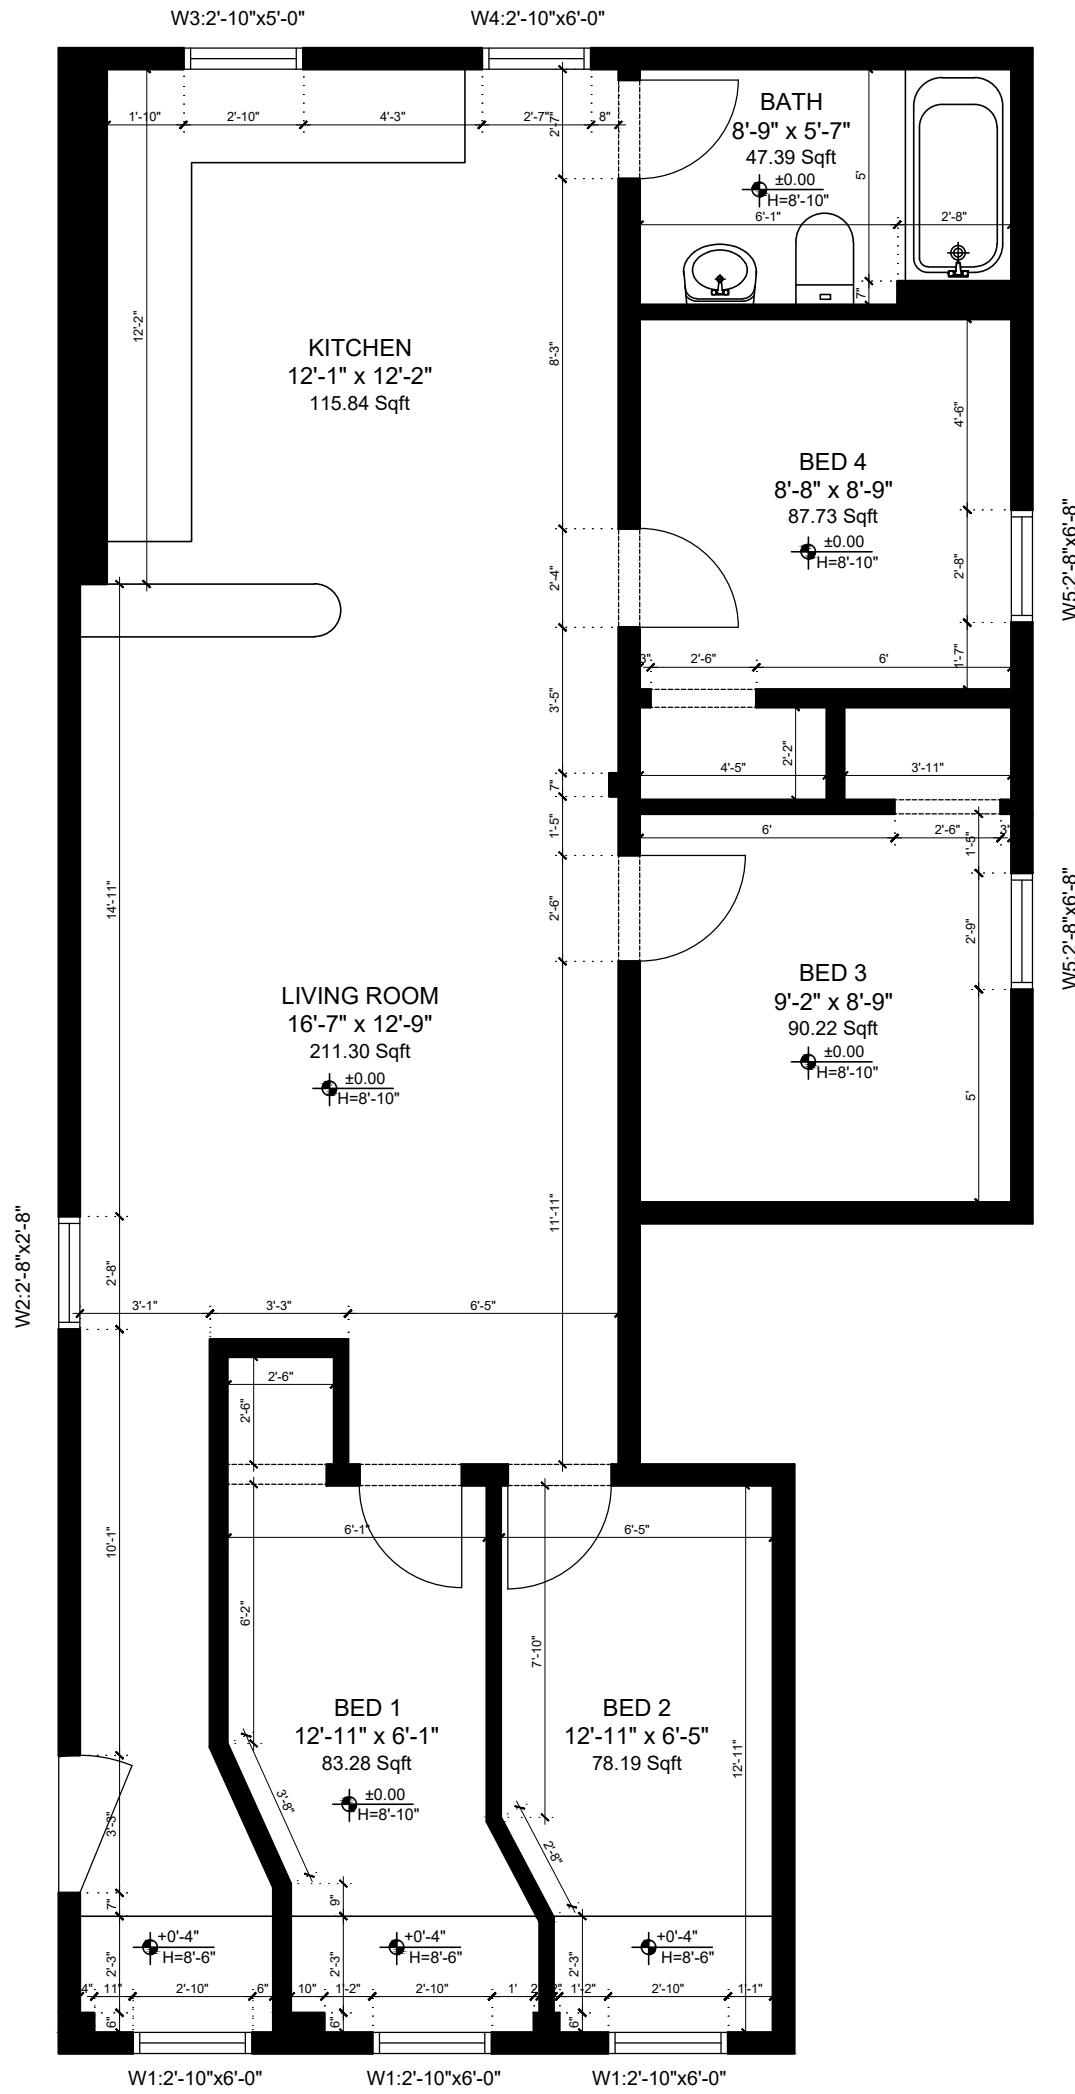

HEIGHT OF THE WINDOWS FROM FLOOR

WINDOWS	HEIGHT (feet)
W1	2'-0"
W2	6'-2"
W3	3'-6"
W4	3'-0"
W5	1'-10"

GROSS INTERNAL AREA: 880.86 SQFT